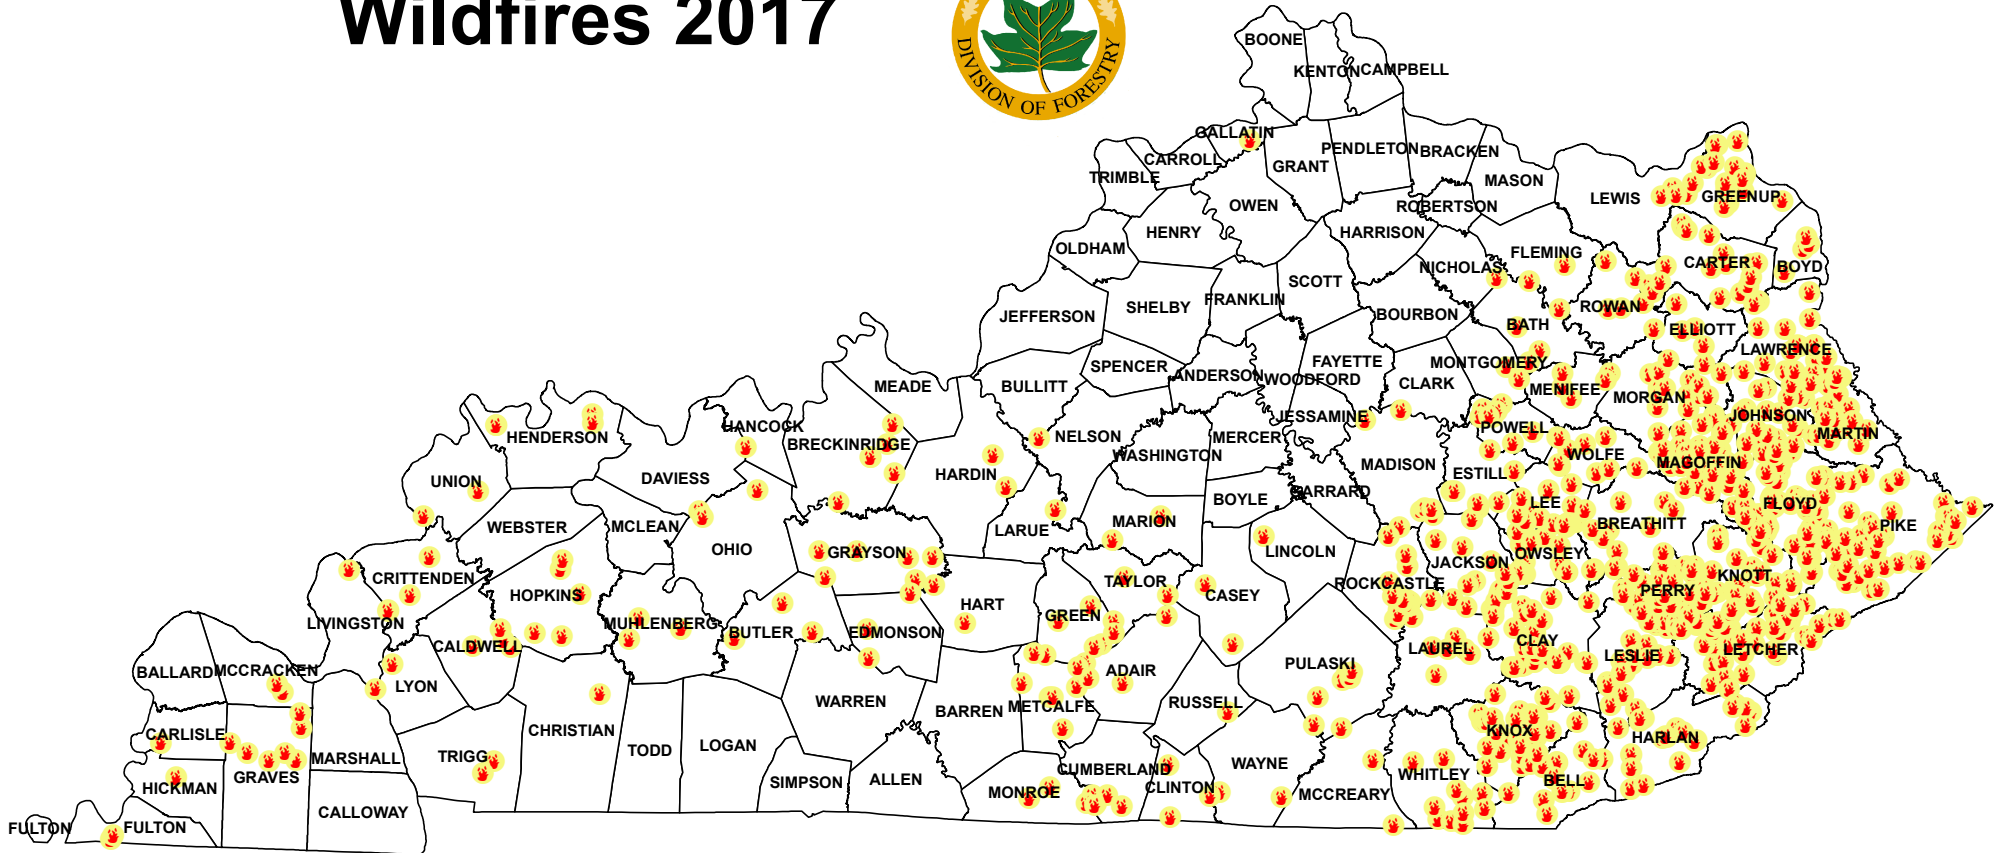

Wildfires 2017

23,329 acres were burned in 2017
That equates to a loss of \$8,927,834 in timber value to landowners

The map depicts wildfires the Division of Forestry suppressed. It does not include wildfires controlled by the U.S. Forest Service or local fire departments.